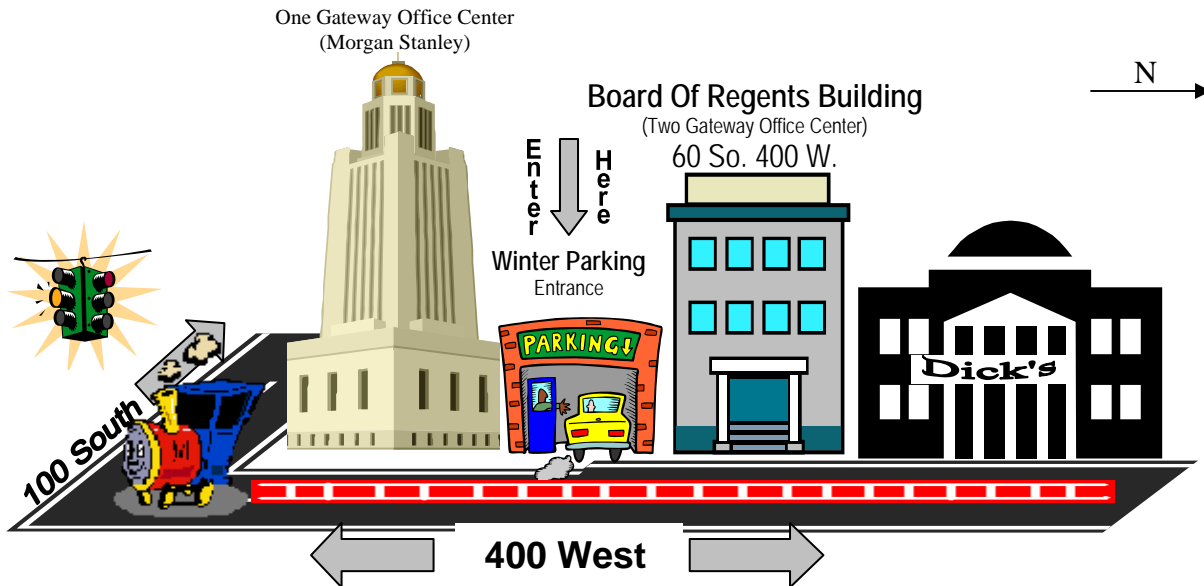

PARKING GUIDE

Board of Regents Building at The Gateway

Enter Winter Parking at The Gateway on 400 West at approximately 70 South

If heading northbound on 400 West, you will be unable to turn into the parking garage due to the TRAX rails.
(see diagram below).

Push the button for a ticket as you enter.

Once inside the parking structure, turn to your right.

Find any available parking spot and walk back toward 400 West to the Two Gateway Office Center elevator lobby. The signs read "Office Building Access Only". Check in with the receptionist who is located in the lobby on level P3.